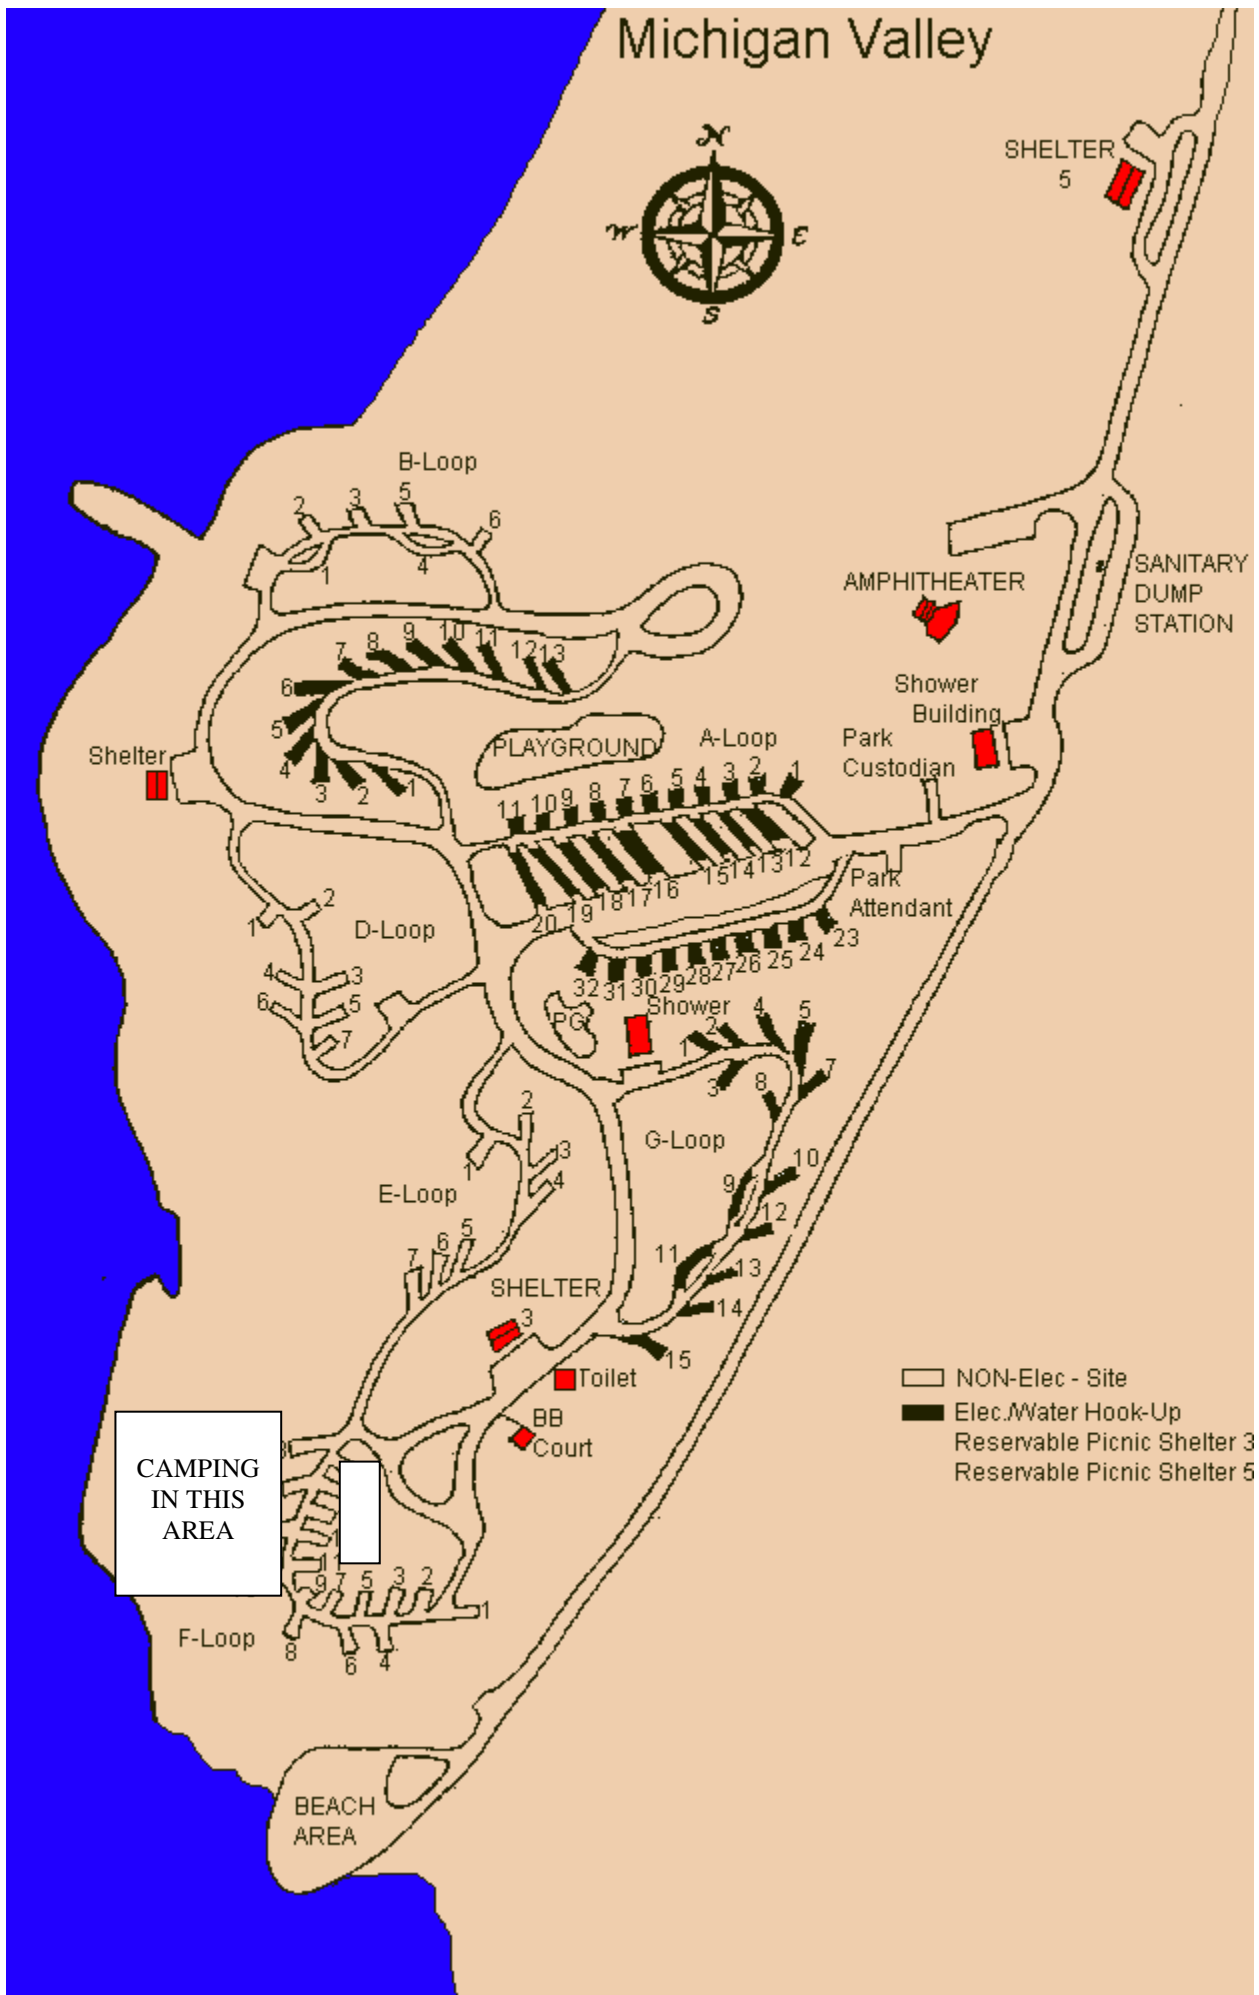

Michigan Valley

North

Pomona Lake

Michigan Valley

Shower Building

Cross Dam

Bait Shop

Gas Station & Restaurant

Hwy 268

Hwy 68

I-35

Hwy 68

Town of Pomona

Ottawa

Hwy 68

NO SCALE